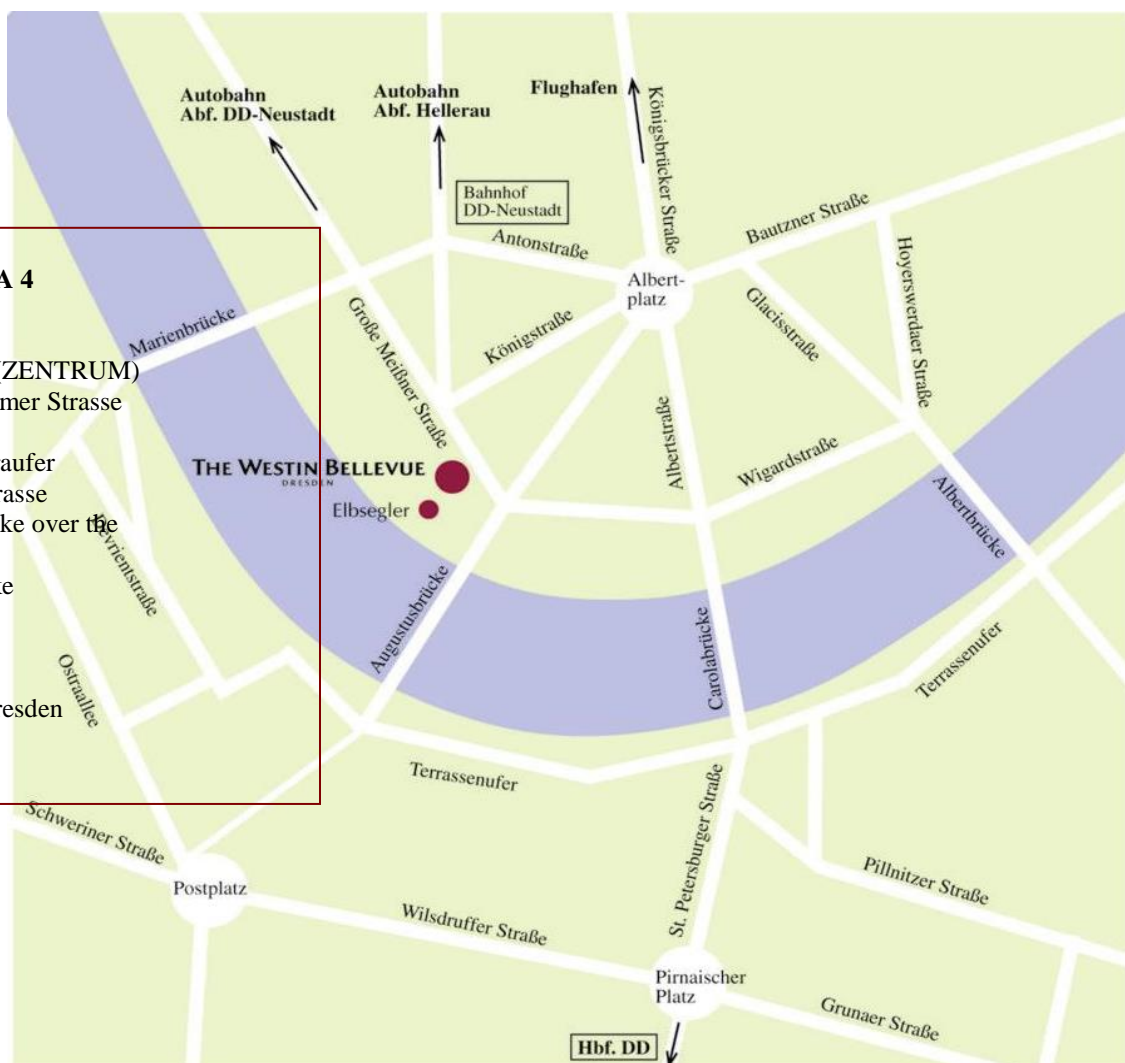

THE WESTIN BELLEVUE

DRESDEN

How to find us

Arrival by car Highway A 4 DD-Neustadt

- * Exit „Dresden Neustadt“
- * Direction city centre (ZENTRUM)
- * follow „Lommatzcher / Leipziger Strasse“
- * straight on the „Grosse Meissner Strasse“
- * you will see
The Westin Bellevue, Dresden to your right

Arrival by car Highway A 4 DD-Hellerau

- * Exit „Dresden Hellerau“
- * B170 until crossroads „Grosse Meissner Strasse“ main direction city centre (ZENTRUM)
- * at crossroads turn left driving towards city centre
- * you will see
The Westin Bellevue, Dresden to your right

Arrival by car Highway A 4 DD-Altstadt

- * Exit Dresden Altstadt
- * B6 direction city centre (ZENTRUM)
- * Hamburger Strasse / Bremer Strasse
- * Weisseritzstrasse
- * through underpass - Ostraufer
- * turn right into Devrienstrasse
- * turn right on Marienbrücke over the river Elbe
- * Exit Kleine Marienbrücke
- * turn right to the Grosse Meissner Strasse
- * you will see
The Westin Bellevue, Dresden to your right